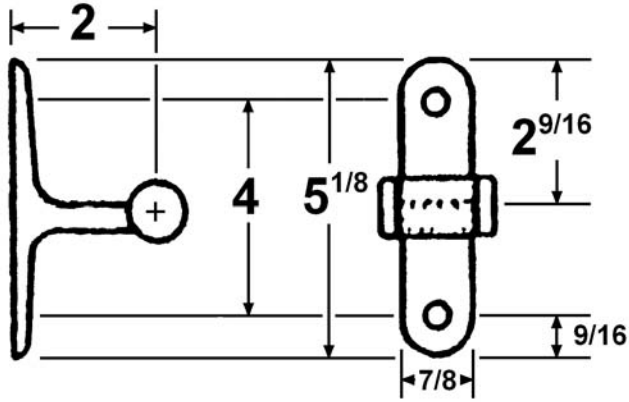

LIBRARY LADDER – TRACK BRACKETS

FOR ROLLER TYPE TOP FIXTURES:

Style 14 (Vertical)

Style 27 (Horizontal)

Style 29 (Shelf-top)

LIBRARY LADDER – TRACK BRACKETS

FOR HOOK-SLIDE TYPE TOP FIXTURES:

Style 14H (Vertical)

Style 27H (Horizontal)

Style 29H (Shelf-top)