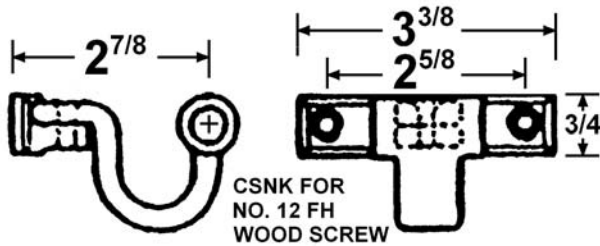

LIBRARY LADDER – TRACK BRACKETS

FOR ROLLER TYPE TOP FIXTURES:

Style 14 (Vertical)

Style 27 (Horizontal)

Style 29 (Shelf-top)

LIBRARY LADDER – TRACK BRACKETS

FOR HOOK-SLIDE TYPE TOP FIXTURES:

Style 14H (Vertical)

Style 27H (Horizontal)

Style 29H (Shelf-top)