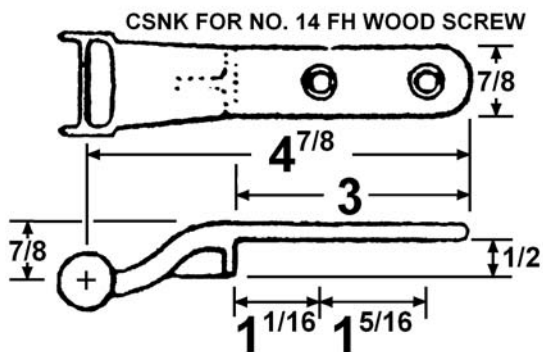

LIBRARY LADDER – TRACK BRACKETS

FOR ROLLER TYPE TOP FIXTURES:

Style 14 (Vertical)

Style 27 (Horizontal)

Style 29 (Shelf-top)

LIBRARY LADDER – TRACK BRACKETS

FOR HOOK-SLIDE TYPE TOP FIXTURES:

Style 14H (Vertical)

Style 27H (Horizontal)

Style 29H (Shelf-top)