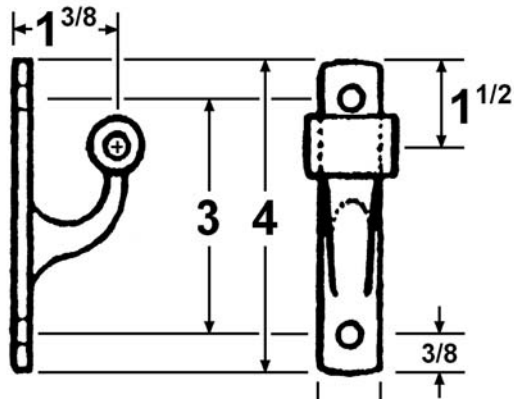

LIBRARY LADDER – TRACK BRACKETS

FOR ROLLER TYPE TOP FIXTURES:

Style 14 (Vertical)

Style 27 (Horizontal)

Style 29 (Shelf-top)

LIBRARY LADDER – TRACK BRACKETS

FOR HOOK-SLIDE TYPE TOP FIXTURES:

Style 14H (Vertical)

Style 27H (Horizontal)

Style 29H (Shelf-top)